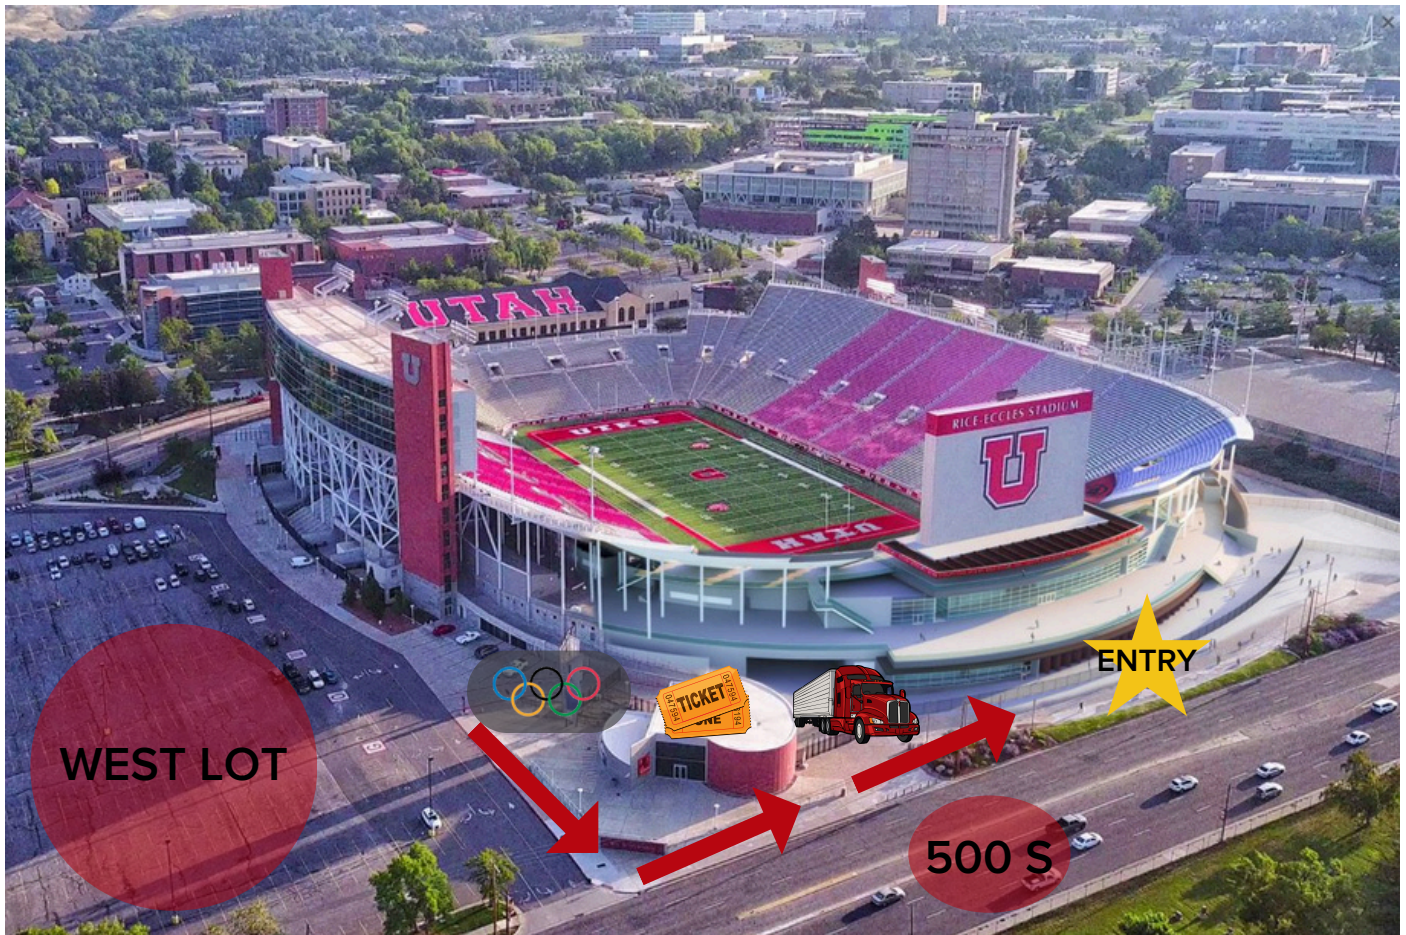

## Directions to Club Entry

Address: 451 South 1400 East, Salt Lake City, UT 84112

### Directions

- Park in the in the west lot- it is complimentary!
- Please **DO NOT** park in any of the 50 stalls reserved for the Ken Garff University Club -you will get a ticket.
- Enter through the stadium on the S side of the stadium.
- Walk along the sidewalk on 500 S. It will take you around the Olympic Cauldron  and the ticket office .
- Walk past the loading dock  and enter through the next gate on the left.
- Enter through the main doors.
- The receptionist will greet you at the front desk and help guide you to your event space.